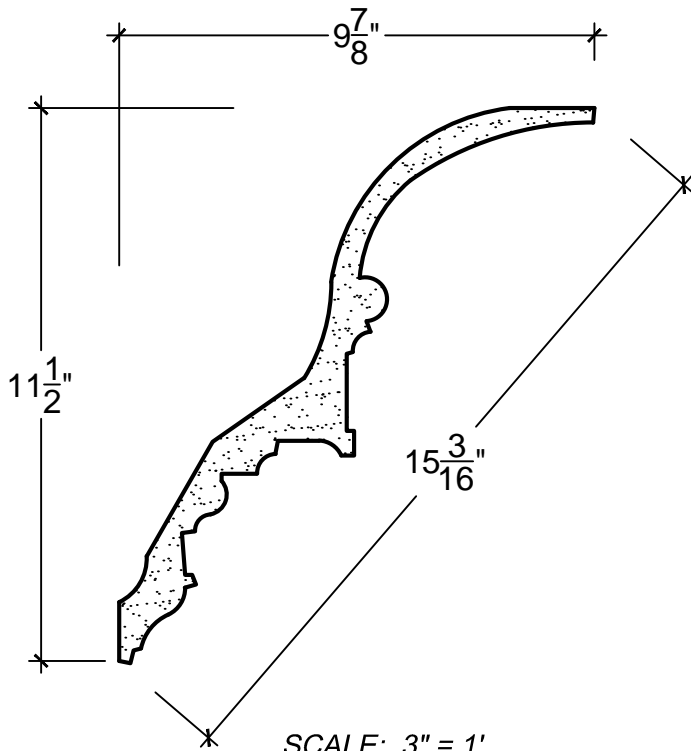

SCALE: 3" = 1'

SCALE: 3" = 1'

SCALE: 3" = 1'

67 Steuben Street  
 Brooklyn, NY 11205  
 P 718.534.7000  
 F 718.534.7040  
 www.decocraftusa.com

Design Copyright © Deco Craft USA Inc.2010.All rights reserved

NAME:	CROWN	HEIGHT:	11. 1/2"
ITEM#	DC515-271	PROJECTION:	9. 7/8"
MATERIAL:	PLASTER	FACE:	15. 3/16"
		REPEAT:	N/A
		LENGTH:	96"