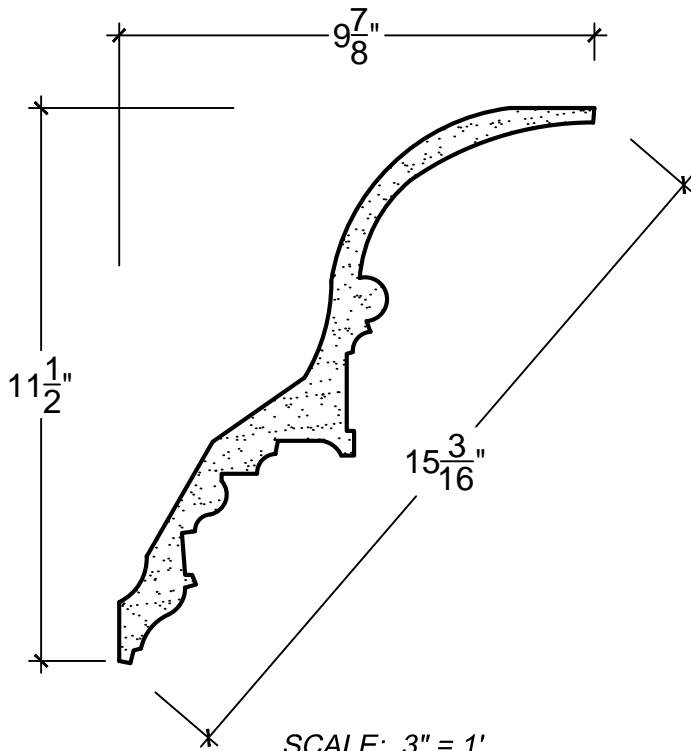

SCALE: 3" = 1'

SCALE: 3" = 1'

SCALE: 3" = 1'

67 Steuben Street  
 Brooklyn, NY 11205  
 P 718.534.7000  
 F 718.534.7040  
 www.decocraftusa.com

Design Copyright © Deco Craft USA Inc.2010.All rights reserved

NAME:	CROWN	HEIGHT:	11. 1/2"
ITEM#	DC511 -271	PROJECTION:	9. 7/8"
MATERIAL:	PLASTER	FACE:	15. 3/16"
		REPEAT:	N/A
		LENGTH:	96"