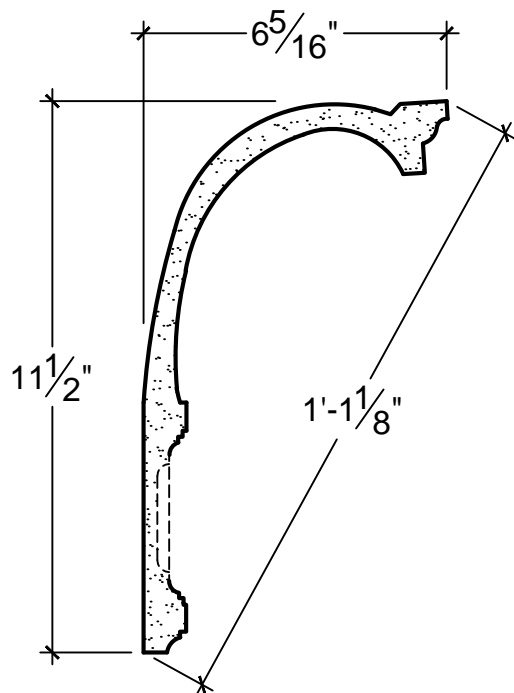

SCALE: 3" = 1'

SCALE: 3" = 1'

SCALE: 3" = 1'

67 Steuben Street
 Brooklyn, NY 11205
 P 718.534.7000
 F 718.534.7040
 www.decocraftusa.com

Design Copyright © Deco Craft USA Inc.2010.All rights reserved

NAME:

CORNICE

ITEM#

DC511-234

MATERIAL:

PLASTER

HEIGHT:

11. 1/2"

PROJECTION:

6. 5/16"

FACE:

13. 1/8"

REPEAT:

3/4"

LENGTH:

96"