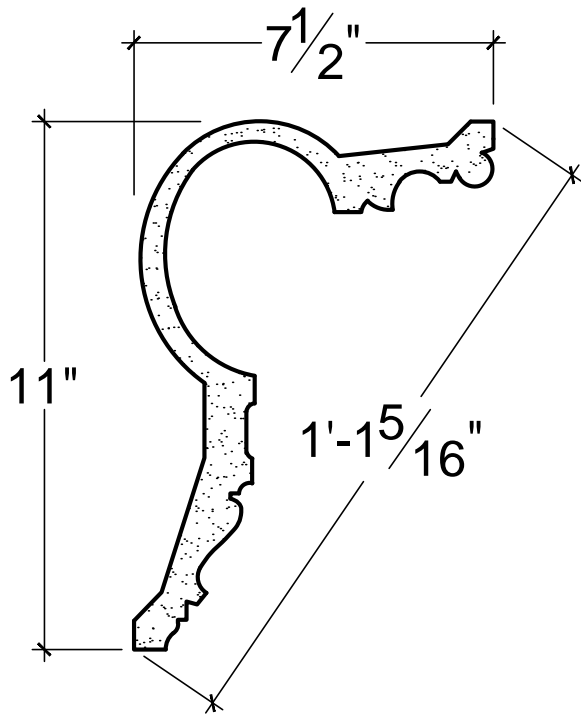

SCALE: 3" = 1'-0"

SCALE: 3" = 1'-0"

SCALE: 3" = 1'-0"

67 Steuben Street
 Brooklyn, NY 11205
 P 718.534.7000
 F 718.534.7040
 www.decocraftusa.com

Design Copyright © Deco Craft USA Inc.2010.All rights reserved

NAME:

COVE

ITEM#

DC511-200

MATERIAL:

PLASTER

HEIGHT:

11"

PROJECTION:

7. 1/2"

FACE:

13. 5/16"

REPEAT:

N/A

LENGTH:

96"