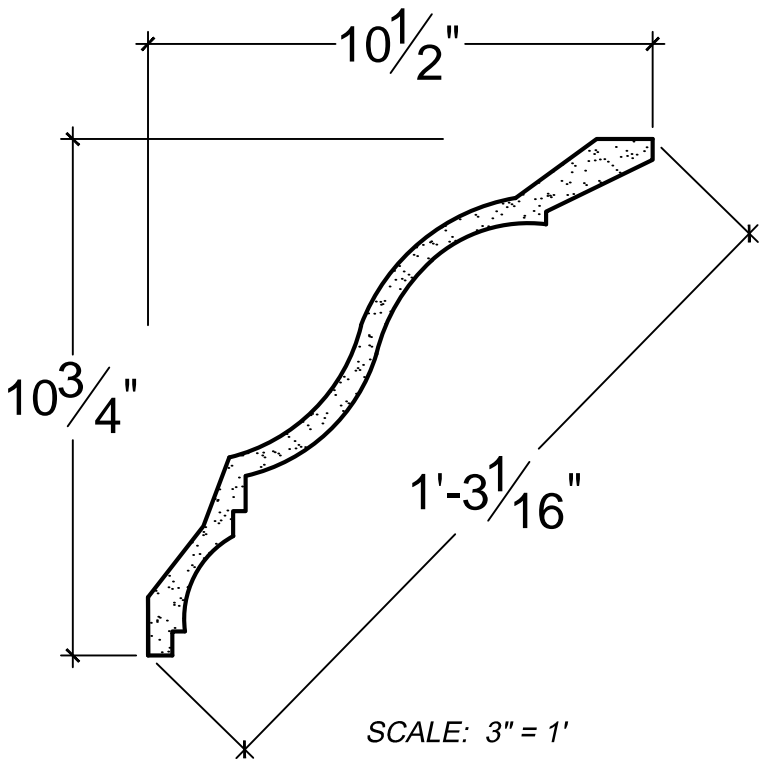

SCALE: 3" = 1'

SCALE: 3" = 1'

SCALE: 3" = 1'

67 Steuben Street  
Brooklyn, NY 11205  
P 718.534.7000  
F 718.534.7040  
www.decocraftusa.com

Design Copyright © Deco Craft USA Inc.2010.All rights reserved

NAME:

**CROWN**

ITEM#

**DC510-317**

MATERIAL:

**PLASTER**

HEIGHT:

10. 3/4"

PROJECTION:

10. 1/2"

FACE:

15. 1/16"

REPEAT:

N/A

LENGTH:

96"