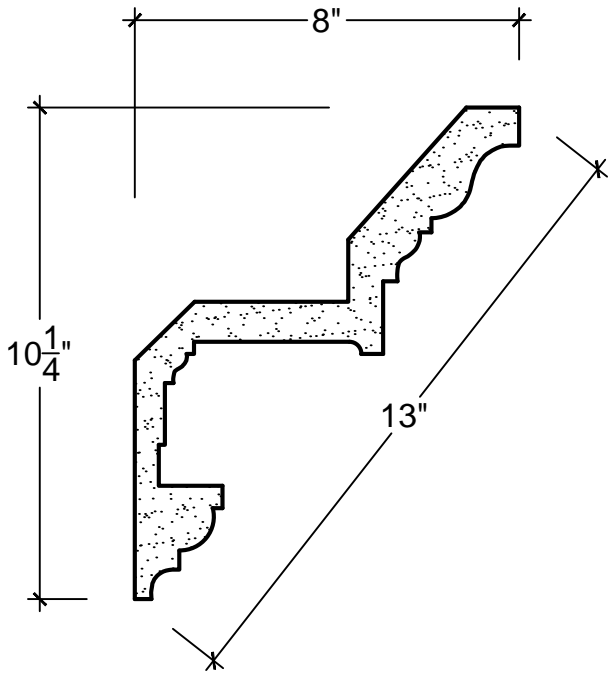

SCALE: 3" = 1'

SCALE: 3" = 1'

SCALE: 3" = 1'

67 Steuben Street  
 Brooklyn, NY 11205  
 P 718.534.7000  
 F 718.534.7040  
 www.decocraftusa.com

Design Copyright © Deco Craft USA Inc.2010.All rights reserved

NAME:	CROWN	HEIGHT:	10. 1/4"
ITEM#	DC510-282	PROJECTION:	8"
MATERIAL:	PLASTER	FACE:	13"
		REPEAT:	N/A
		LENGTH:	96"