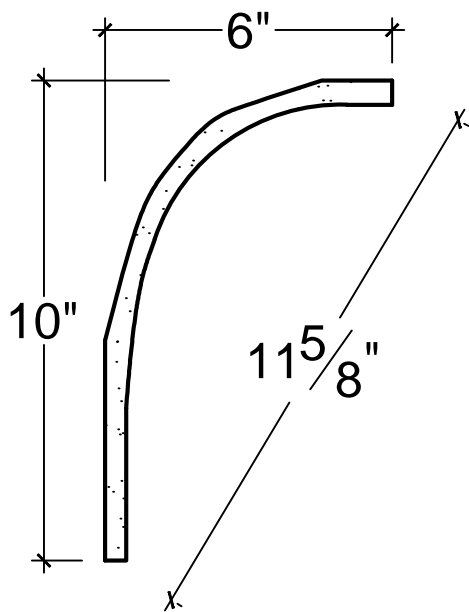

SCALE: 3" - 1"

SCALE: 3" - 1"

SCALE: 3" - 1"

67 Steuben Street
 Brooklyn, NY 11205
 P 718.534.7000
 F 718.534.7040
 www.decocraftusa.com

Design Copyright © Deco Craft USA Inc.2010.All rights reserved

NAME:	COVE	HEIGHT:	10"
ITEM#	DC510-270	PROJECTION:	6"
MATERIAL:	PLASTER	FACE:	11.5/8"
		REPEAT:	N/A
		LENGTH:	96"