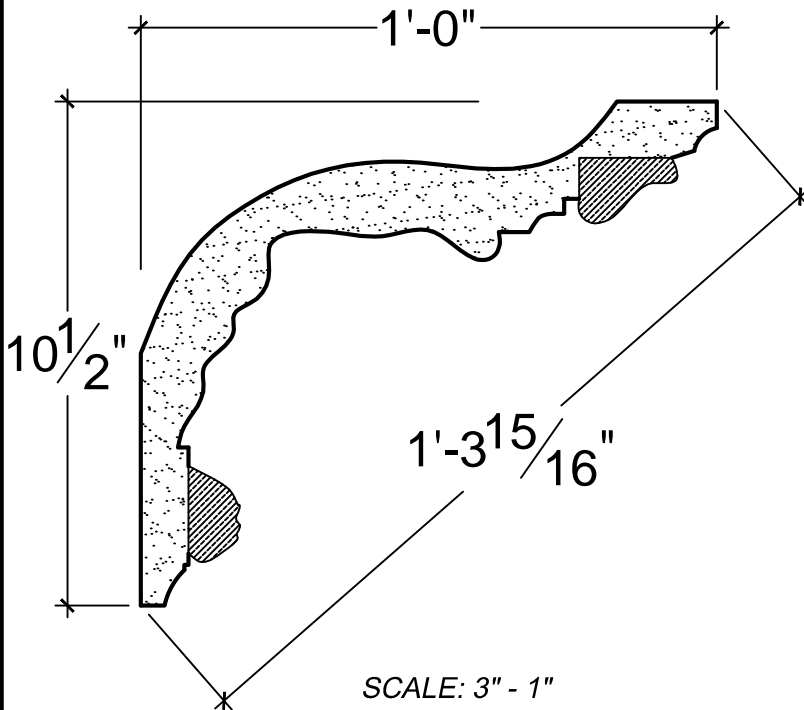

SCALE: 3" - 1"

SCALE: 3" - 1"

SCALE: 3" - 1"

67 Steuben Street  
 Brooklyn, NY 11205  
 P 718.534.7000  
 F 718.534.7040  
 www.decocraftusa.com

Design Copyright © Deco Craft USA Inc.2010.All rights reserved

NAME:	<b>CROWN</b>	HEIGHT:	10. 1/2"
ITEM#	<b>DC510-265</b>	PROJECTION:	12"
MATERIAL:	<b>PLASTER</b>	FACE:	15. 15/16"
		REPEAT:	17"
		LENGTH:	85"