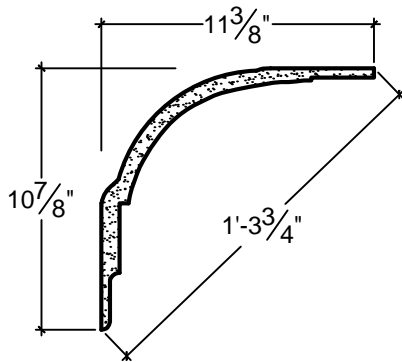

SCALE: 1- 1/2" = 1'

SCALE: 1- 1/2" = 1'

SCALE: 1- 1/2" = 1'

67 Steuben Street  
 Brooklyn, NY 11205  
 P 718.534.7000  
 F 718.534.7040  
 www.decocraftusa.com

Design Copyright © Deco Craft USA Inc.2010.All rights reserved

NAME:

**COVE**

ITEM#

**DC510-232**

MATERIAL:

**PLASTER**

HEIGHT:

10. 7/8"

PROJECTION:

11. 3/8"

FACE:

1'-3. 3/4"

REPEAT:

N/A

LENGTH:

96"