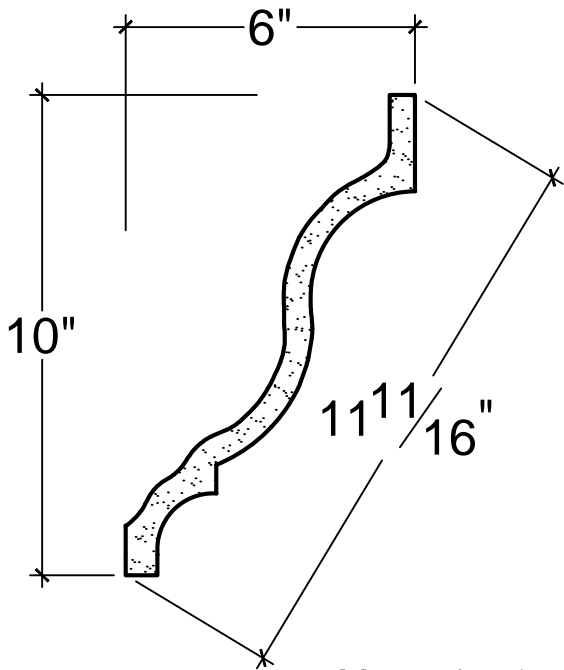

SCALE: 3" = 1'

SCALE: 3" = 1'

SCALE: 3" = 1'

67 Steuben Street
 Brooklyn, NY 11205
 P 718.534.7000
 F 718.534.7040
 www.decocraftusa.com

Design Copyright © Deco Craft USA Inc. 2010. All rights reserved

NAME:

CROWN

ITEM#

DC510-178

MATERIAL:

PLASTER

HEIGHT:

10"

PROJECTION:

6"

FACE:

11. 11/16"

REPEAT:

N/A

LENGTH:

96"