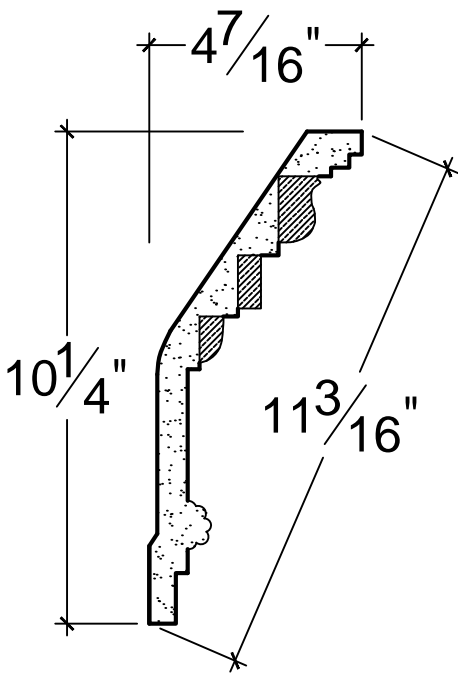

SCALE: 3" = 1'

SCALE: 3" = 1'

SCALE: 3" = 1'

67 Steuben Street  
 Brooklyn, NY 11205  
 P 718.534.7000  
 F 718.534.7040  
 www.decocraftusa.com

Design Copyright © Deco Craft USA Inc.2010.All rights reserved

NAME:

**CORNICE**

ITEM#

**DC510-127**

MATERIAL:

**PLASTER**

HEIGHT:

10. 1/4"

PROJECTION:

4. 7/16"

FACE:

11. 3/16"

REPEAT:

2"

LENGTH:

96"