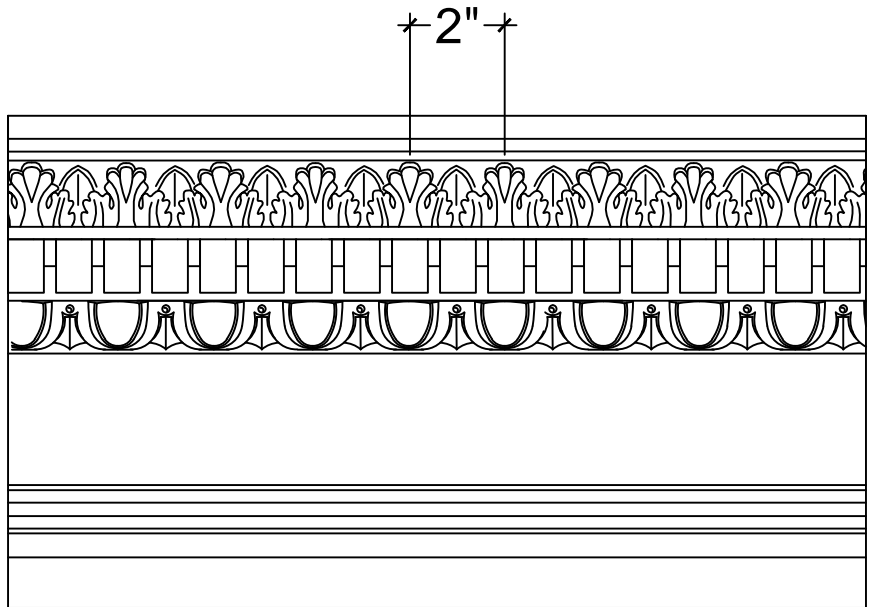

SCALE: 3" = 1'

SCALE: 3" = 1'

SCALE: 3" = 1'

67 Steuben Street  
 Brooklyn, NY 11205  
 P 718.534.7000  
 F 718.534.7040  
 www.decocraftusa.com

Design Copyright © Deco Craft USA Inc.2010.All rights reserved

NAME:

**CORNICE**

ITEM#

**DC510-127**

MATERIAL:

**PLASTER**

HEIGHT:

10. 1/4"

PROJECTION:

4. 7/16"

FACE:

11. 3/16"

REPEAT:

2"

LENGTH:

96"