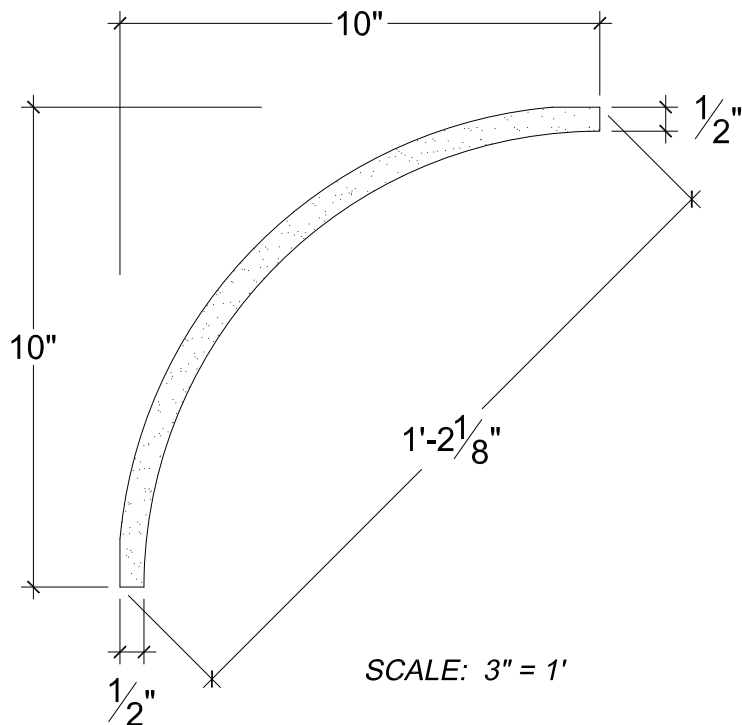

SCALE: 3" = 1'

SCALE: 3" = 1'

SCALE: 3" = 1'

67 Steuben Street
 Brooklyn, NY 11205
 P 718.534.7000
 F 718.534.7040
 www.decocraftusa.com

Design Copyright © Deco Craft USA Inc. 2010. All rights reserved

NAME:

COVE

ITEM#

DC510-121

MATERIAL:

PLASTER

HEIGHT:

10"

PROJECTION:

10"

FACE:

14. 1/8"

REPEAT:

N/A

LENGTH:

96"