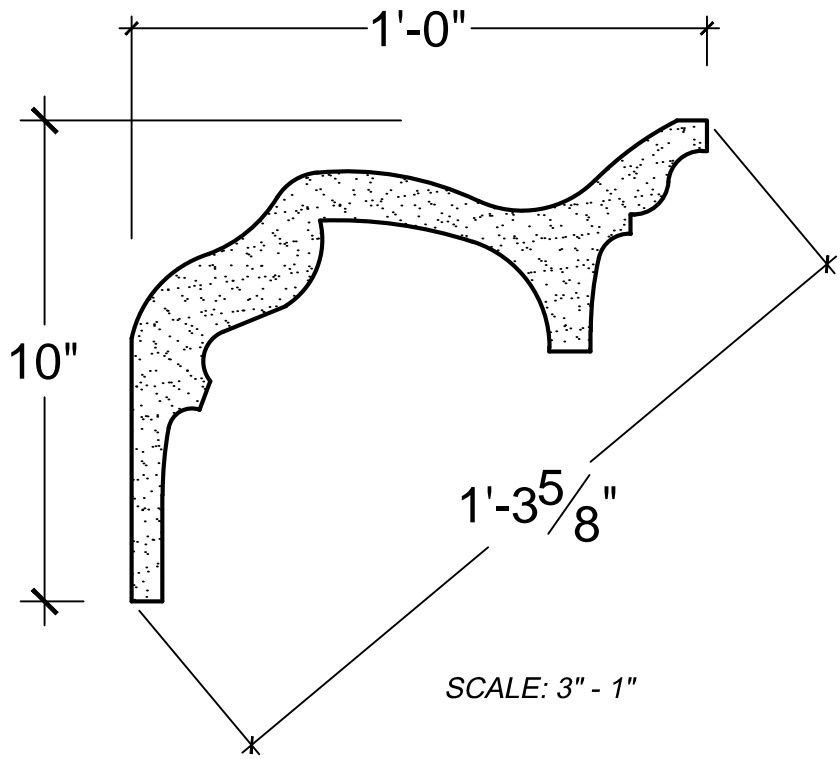

SCALE: 3" - 1"

SCALE: 3" - 1"

SCALE: 3" - 1"

67 Steuben Street
 Brooklyn, NY 11205
 P 718.534.7000
 F 718.534.7040
 www.decocraftusa.com

Design Copyright © Deco Craft USA Inc.2010.All rights reserved

NAME:	CROWN	HEIGHT:	10"
ITEM#	DC510-096	PROJECTION:	12"
MATERIAL:	PLASTER	FACE:	15. 5/8"
		REPEAT:	N/A
		LENGTH:	96"