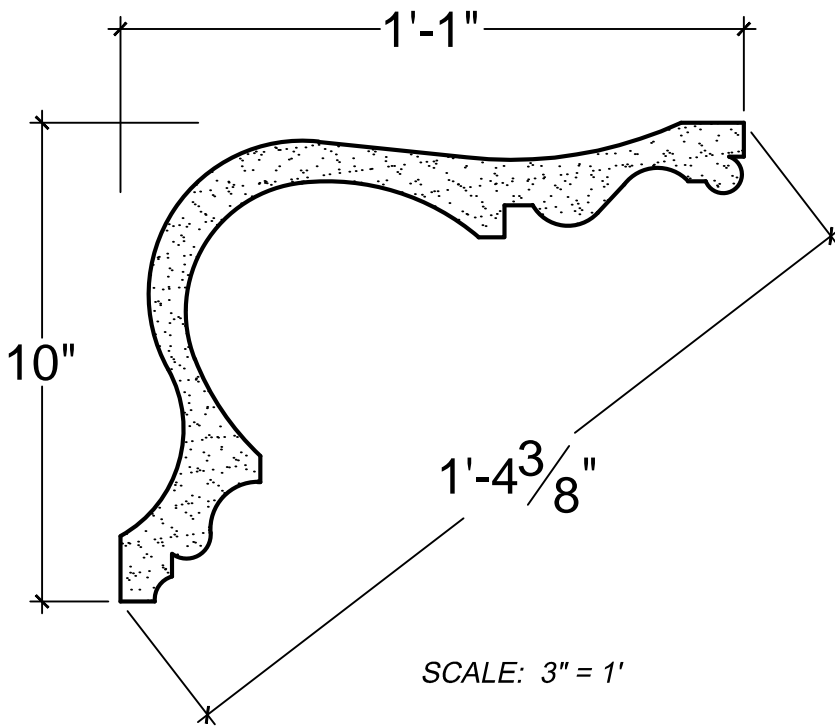

SCALE: 3" = 1'

SCALE: 3" = 1'

SCALE: 3" = 1'

67 Steuben Street
 Brooklyn, NY 11205
 P 718.534.7000
 F 718.534.7040
 www.decocraftusa.com

Design Copyright © Deco Craft USA Inc. 2010. All rights reserved

NAME:

COVE

ITEM#

DC510-088

MATERIAL:

PLASTER

HEIGHT:

10"

PROJECTION:

13"

FACE:

16, 3/8"

REPEAT:

N/A

LENGTH:

96"