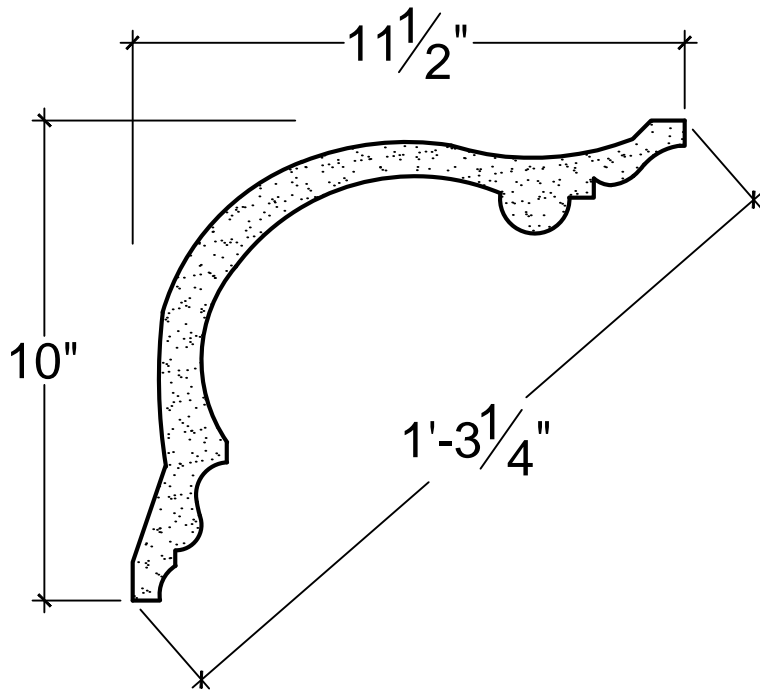

SCALE: 3" = 1'

SCALE: 3" = 1'

SCALE: 3" = 1'

67 Steuben Street
Brooklyn, NY 11205
P 718.534.7000
F 718.534.7040
www.decocraftusa.com

Design Copyright © Deco Craft USA Inc. 2010. All rights reserved

NAME:

COVE

ITEM#

DC510-067

MATERIAL:

PLASTER

HEIGHT:

10"

PROJECTION:

11. 1/2"

FACE:

15. 1/4"

REPEAT:

N/A

LENGTH:

96"