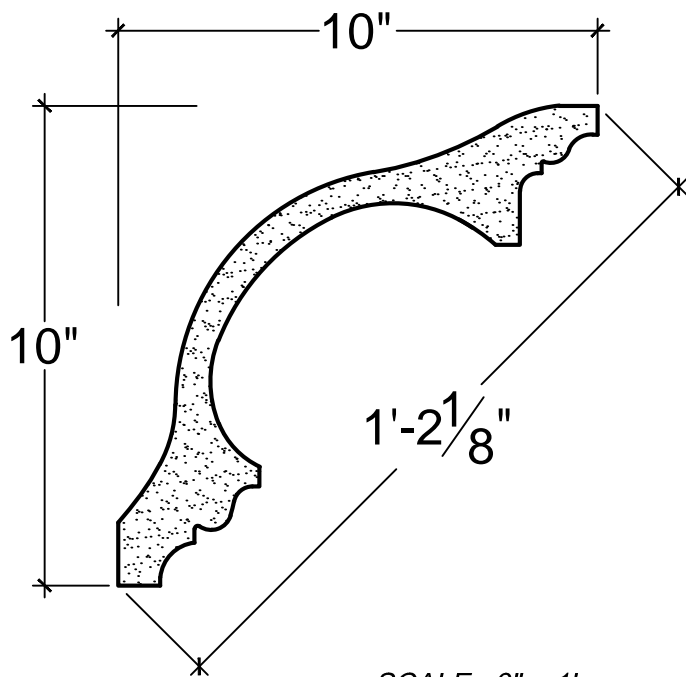

SCALE: 3" = 1'

SCALE: 3" = 1'

SCALE: 3" = 1'

67 Steuben Street  
 Brooklyn, NY 11205  
 P 718.534.7000  
 F 718.534.7040  
 www.decocraftusa.com

Design Copyright © Deco Craft USA Inc. 2010. All rights reserved

NAME:

**COVE**

ITEM#

**DC510-066**

MATERIAL:

**PLASTER**

HEIGHT:

10"

PROJECTION:

10"

FACE:

14. 1/8"

REPEAT:

N/A

LENGTH:

96"