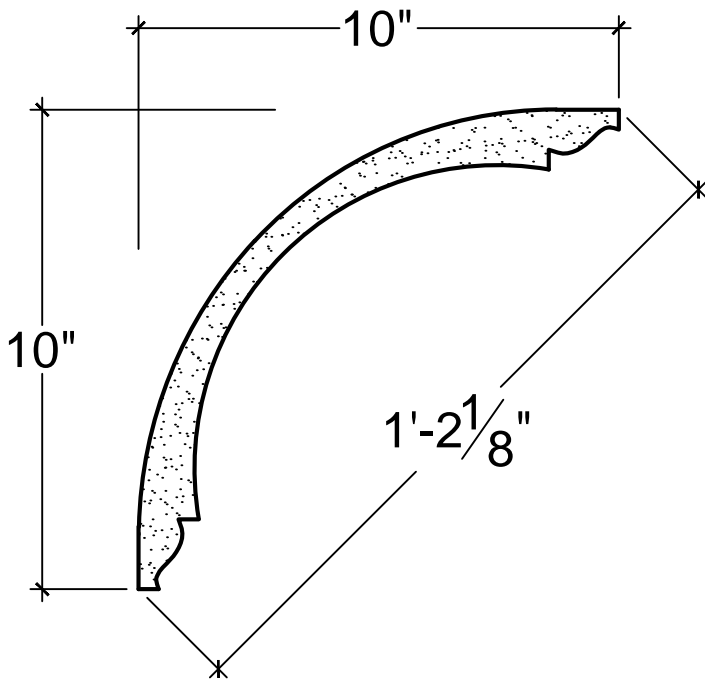

SCALE: 3" = 1'

SCALE: 3" = 1'

SCALE: 3" = 1'

67 Steuben Street  
 Brooklyn, NY 11205  
 P 718.534.7000  
 F 718.534.7040  
 www.decocraftusa.com

Design Copyright © Deco Craft USA Inc.2010.All rights reserved

NAME:

**COVE**

ITEM#

**DC510-012**

MATERIAL:

**PLASTER**

HEIGHT:

10"

PROJECTION:

10"

FACE:

14. 1/8"

REPEAT:

N/A

LENGTH:

96"