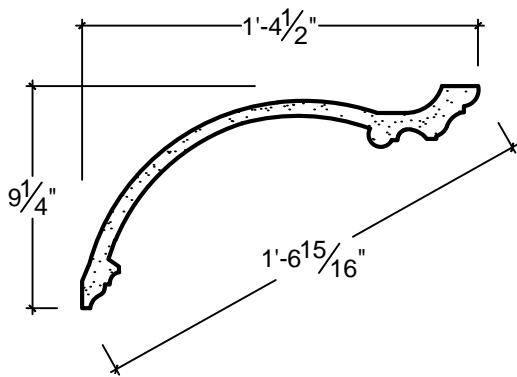

SCALE: 1 1/2" - 1"

SCALE: 1 1/2" - 1"

SCALE: 1 1/2" - 1"

67 Steuben Street
 Brooklyn, NY 11205
 P 718.534.7000
 F 718.534.7040
 www.decocraftusa.com

Design Copyright © Deco Craft USA Inc.2010.All rights reserved

NAME:	COVE	HEIGHT:	9. 1/4"
ITEM#	DC509-367	PROJECTION:	16. 1/2"
MATERIAL:	PLASTER	FACE:	18. 15/16"
		REPEAT:	N/A
		LENGTH:	96"