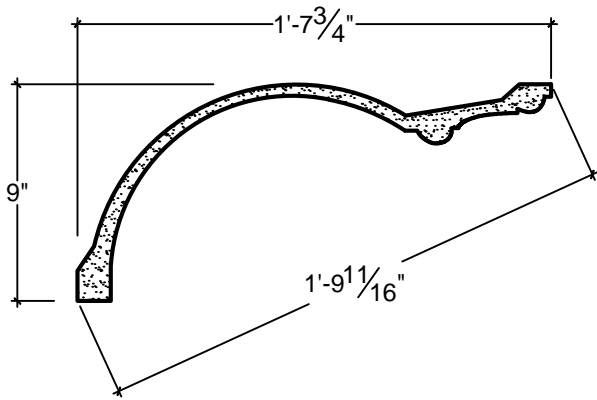

SCALE: 1 1/2" - 1'-0"

SCALE: 1 1/2" - 1'-0"

SCALE: 1 1/2" - 1'-0"

67 Steuben Street
 Brooklyn, NY 11205
 P 718.534.7000
 F 718.534.7040
 www.decocraftusa.com

Design Copyright © Deco Craft USA Inc.2010.All rights reserved

NAME:

COVE

ITEM#

DC509-346

MATERIAL:

PLASTER

HEIGHT:

9"

PROJECTION:

19. 3/4"

FACE:

21. 11/16"

REPEAT:

N/A

LENGTH:

96"