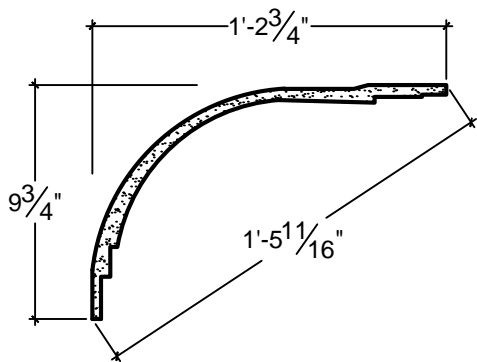

SCALE: 1 1/2" = 1'

SCALE: 1 1/2" = 1'

SCALE: 1 1/2" = 1'

67 Steuben Street
 Brooklyn, NY 11205
 P 718.534.7000
 F 718.534.7040
 www.decocraftusa.com

Design Copyright © Deco Craft USA Inc.2010.All rights reserved

NAME:	COVE	HEIGHT:	9. 3/4"
ITEM#	DC509-310	PROJECTION:	14. 3/4"
MATERIAL:	PLASTER	FACE:	17. 11/16"
		REPEAT:	N/A
		LENGTH:	96"