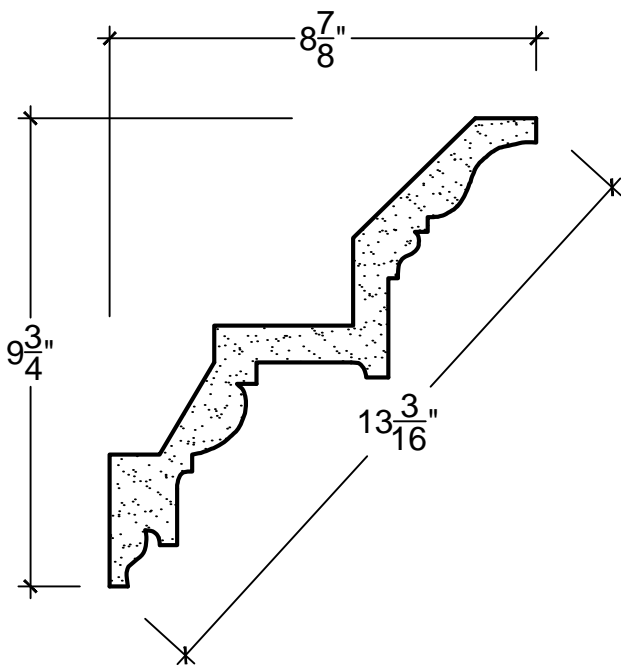

SCALE: 3" = 1'

SCALE: 3" = 1'

SCALE: 3" = 1'

67 Steuben Street
 Brooklyn, NY 11205
 P 718.534.7000
 F 718.534.7040
 www.decocraftusa.com
 Design Copyright © Deco Craft USA Inc.2010.All rights reserved

NAME:	CROWN	HEIGHT:	9. 3/4"
ITEM#	DC509-282	PROJECTION:	8. 7/8"
MATERIAL:	PLASTER	FACE:	13. 3/16"
		REPEAT:	N/A
		LENGTH:	96"