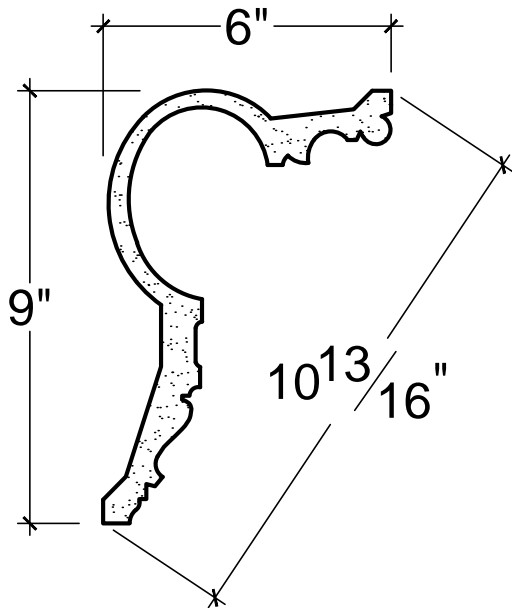

SCALE: 3' = 1'-0"

SCALE: 3' = 1'-0"

SCALE: 3' = 1'-0"

67 Steuben Street
 Brooklyn, NY 11205
 P 718.534.7000
 F 718.534.7040
 www.decocraftusa.com

Design Copyright © Deco Craft USA Inc.2010.All rights reserved

NAME:

COVE

ITEM#

DC509-200

MATERIAL:

PLASTER

HEIGHT:

9"

PROJECTION:

6"

FACE:

10. 13/16"

REPEAT:

N/A

LENGTH:

96"