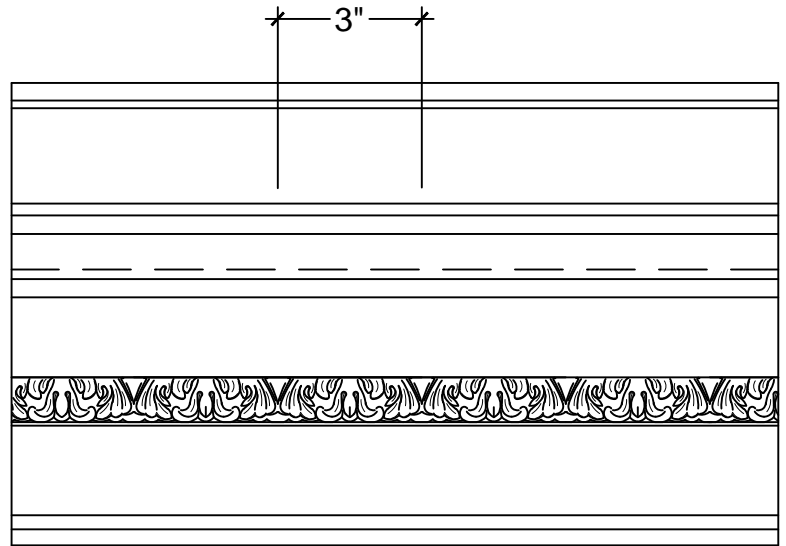

SCALE: 3" = 1'

SCALE: 3" = 1'

SCALE: 3" = 1'

67 Steuben Street
 Brooklyn, NY 11205
 P 718.534.7000
 F 718.534.7040
 www.decocraftusa.com

Design Copyright © Deco Craft USA Inc.2010.All rights reserved

NAME:

CORNICE

ITEM#

DC509-140

MATERIAL:

PLASTER

HEIGHT:

9. 5/8"

PROJECTION:

8. 3/16"

FACE:

12. 5/8"

REPEAT:

3"

LENGTH:

96"