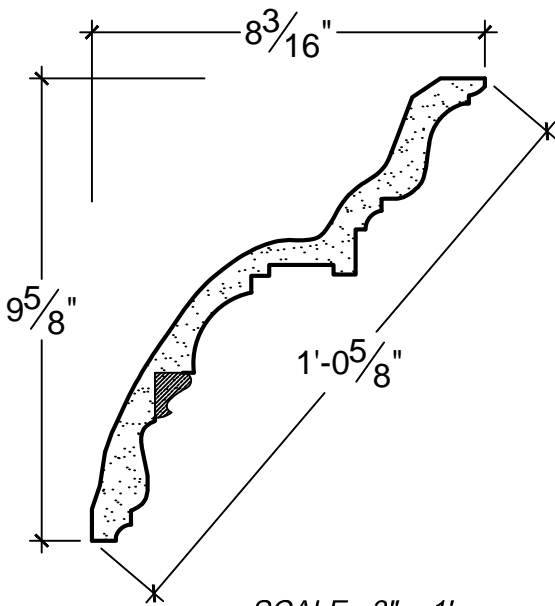

SCALE: 3" = 1'

SCALE: 3" = 1'

SCALE: 3" = 1'

67 Steuben Street
 Brooklyn, NY 11205
 P 718.534.7000
 F 718.534.7040
 www.decocraftusa.com

Design Copyright © Deco Craft USA Inc.2010.All rights reserved

NAME:

CORNICE

ITEM#

DC509-140

MATERIAL:

PLASTER

HEIGHT:

9. 5/8"

PROJECTION:

8. 3/16"

FACE:

12. 5/8"

REPEAT:

3"

LENGTH:

96"