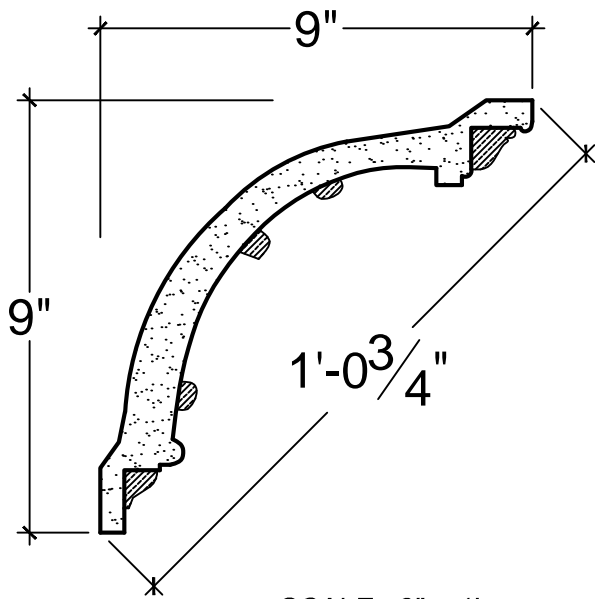

SCALE: 3" = 1'

SCALE: 3" = 1'

SCALE: 3" = 1'

67 Steuben Street
 Brooklyn, NY 11205
 P 718.534.7000
 F 718.534.7040
 www.decocraftusa.com

Design Copyright © Deco Craft USA Inc.2010.All rights reserved

NAME:	CROWN	HEIGHT:	9"
ITEM#	DC509-132	PROJECTION:	9"
MATERIAL:	PLASTER	FACE:	12. 3/4"
		REPEAT:	3"
		LENGTH:	96"