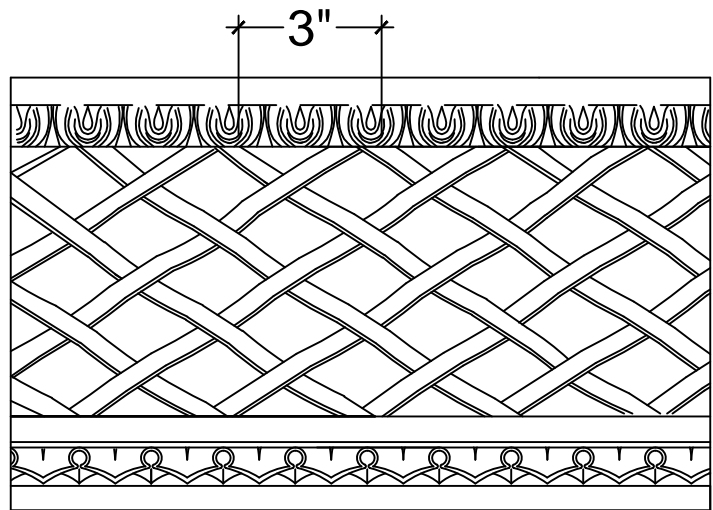

SCALE: 3" = 1'

SCALE: 3" = 1'

SCALE: 3" = 1'

67 Steuben Street
 Brooklyn, NY 11205
 P 718.534.7000
 F 718.534.7040
 www.decocraftusa.com

Design Copyright © Deco Craft USA Inc.2010.All rights reserved

NAME:	CROWN	HEIGHT:	9"
ITEM#	DC509-132	PROJECTION:	9"
MATERIAL:	PLASTER	FACE:	12. 3/4"
		REPEAT:	3"
		LENGTH:	96"