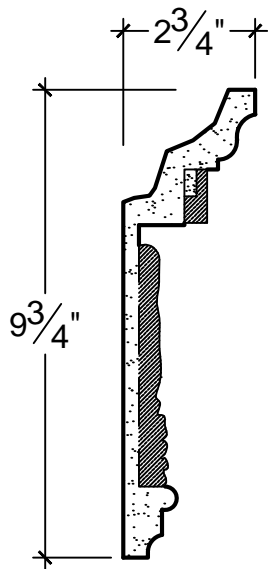

SCALE: 3" = 1'

SCALE: 3" = 1'

SCALE: 3" = 1'

67 Steuben Street
 Brooklyn, NY 11205
 P 718.534.7000
 F 718.534.7040
 www.decocraftusa.com

Design Copyright © Deco Craft USA Inc.2010.All rights reserved

NAME:

CROWN

ITEM#

DC509-126

MATERIAL:

PLASTER

HEIGHT:

9. 3/4"

PROJECTION:

2. 3/4"

FACE:

N/A

REPEAT:

8"

LENGTH:

96"