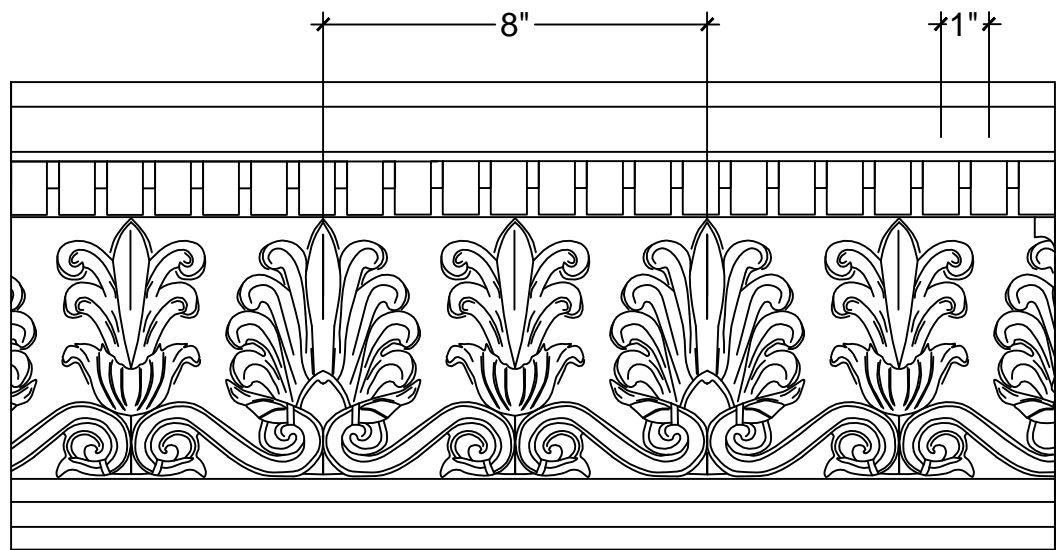

SCALE: 3" = 1'

SCALE: 3" = 1'

SCALE: 3" = 1'

67 Steuben Street
 Brooklyn, NY 11205
 P 718.534.7000
 F 718.534.7040
 www.decocraftusa.com

Design Copyright © Deco Craft USA Inc.2010.All rights reserved

NAME:

CROWN

ITEM#

DC509-126

MATERIAL:

PLASTER

HEIGHT:

9. 3/4"

PROJECTION:

2. 3/4"

FACE:

N/A

REPEAT:

8"

LENGTH:

96"