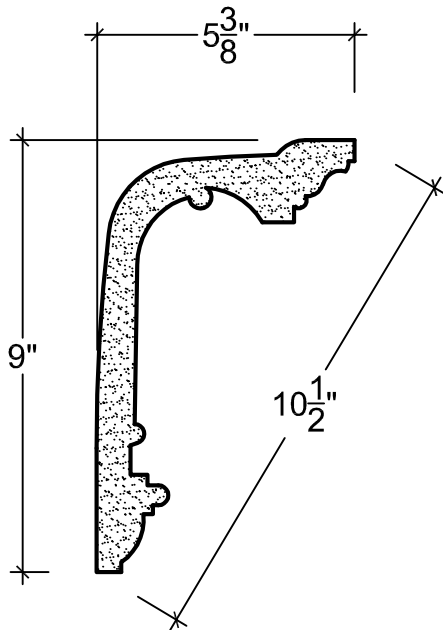

SCALE: 3" = 1'

SCALE: 3" = 1'

SCALE: 3" = 1'

67 Steuben Street
 Brooklyn, NY 11205
 P 718.534.7000
 F 718.534.7040
 www.decocraftusa.com

Design Copyright © Deco Craft USA Inc. 2010. All rights reserved

NAME:	CROWN	HEIGHT:	9"
ITEM#	DC509-070	PROJECTION:	5-3/8"
MATERIAL:	PLASTER	FACE:	10-1/2"
		REPEAT:	6"
		LENGTH:	96"