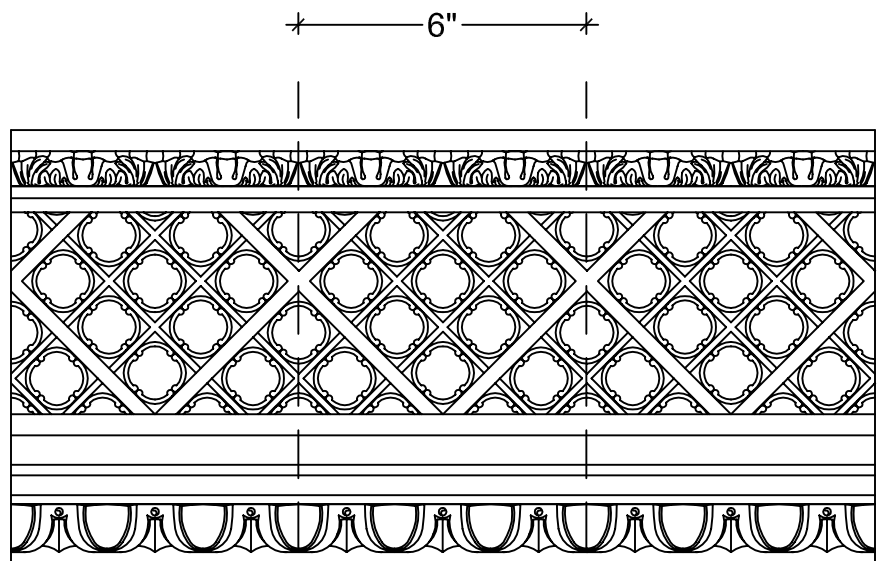

SCALE: 3" = 1'

SCALE: 3" = 1'

SCALE: 3" = 1'

67 Steuben Street
 Brooklyn, NY 11205
 P 718.534.7000
 F 718.534.7040
 www.decocraftusa.com

Design Copyright © Deco Craft USA Inc. 2010. All rights reserved

NAME:	CROWN	HEIGHT:	9"
ITEM#	DC509-070	PROJECTION:	5-3/8"
MATERIAL:	PLASTER	FACE:	10-1/2"
		REPEAT:	6"
		LENGTH:	96"