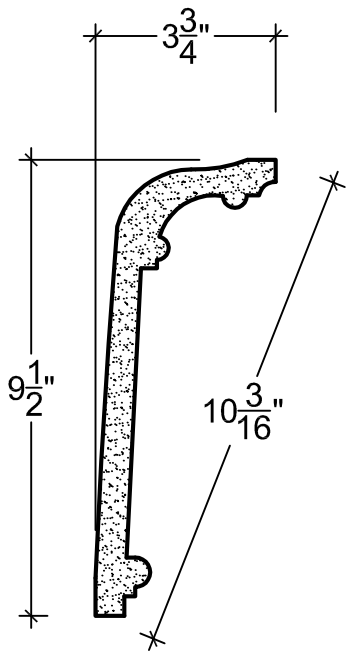

SCALE: 3" = 1'

SCALE: 3" = 1'

SCALE: 3" = 1'

67 Steuben Street
 Brooklyn, NY 11205
 P 718.534.7000
 F 718.534.7040
 www.decocraftusa.com

Design Copyright © Deco Craft USA Inc. 2010. All rights reserved

NAME:

FRIEZE

ITEM#

DC509-048

MATERIAL:

PLASTER

HEIGHT:

9-1/2"

PROJECTION:

3-3/4"

FACE:

10-3/16"

REPEAT:

19"

LENGTH:

96"