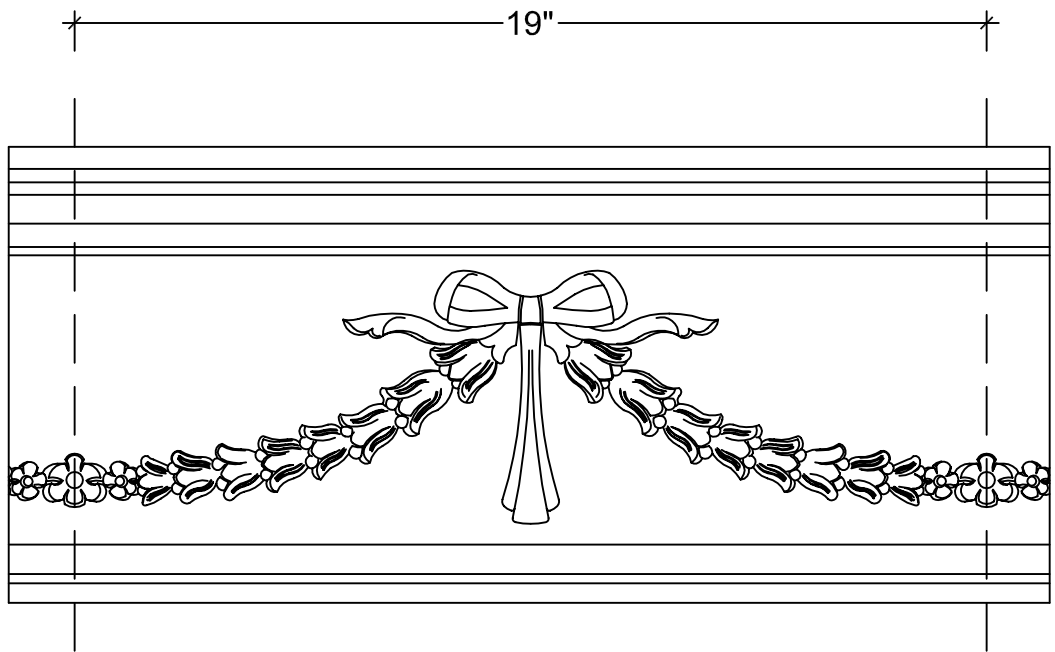

SCALE: 3" = 1'

SCALE: 3" = 1'

SCALE: 3" = 1'

67 Steuben Street
 Brooklyn, NY 11205
 P 718.534.7000
 F 718.534.7040
 www.decocraftusa.com

Design Copyright © Deco Craft USA Inc. 2010. All rights reserved

NAME:

FRIEZE

ITEM#

DC509-048

MATERIAL:

PLASTER

HEIGHT:

9-1/2"

PROJECTION:

3-3/4"

FACE:

10-3/16"

REPEAT:

19"

LENGTH:

96"