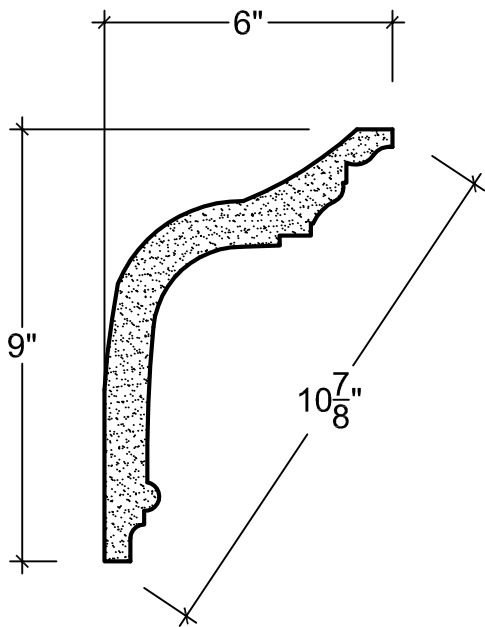

SCALE: 3" = 1'

SCALE: 3" = 1'

SCALE: 3" = 1'

67 Steuben Street
 Brooklyn, NY 11205
 P 718.534.7000
 F 718.534.7040
 www.decocraftusa.com

Design Copyright © Deco Craft USA Inc.2010.All rights reserved

NAME:

CROWN

ITEM#

DC509-036

MATERIAL:

PLASTER

HEIGHT:

9"

PROJECTION:

6"

FACE:

10-7/8"

REPEAT:

6"

LENGTH:

96"