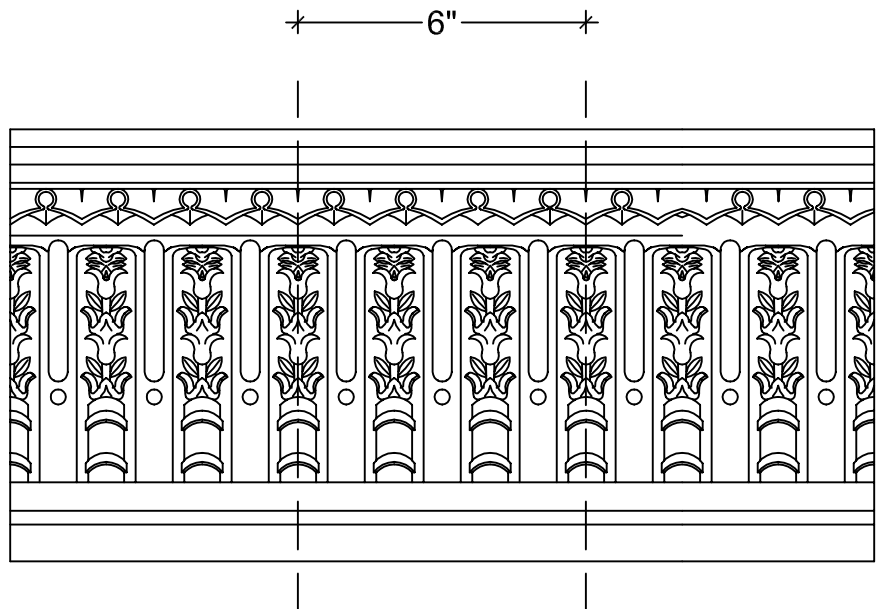

SCALE: 3" = 1'

SCALE: 3" = 1'

SCALE: 3" = 1'

67 Steuben Street
 Brooklyn, NY 11205
 P 718.534.7000
 F 718.534.7040
 www.decocraftusa.com

Design Copyright © Deco Craft USA Inc.2010.All rights reserved

NAME:

CROWN

ITEM#

DC509-036

MATERIAL:

PLASTER

HEIGHT:

9"

PROJECTION:

6"

FACE:

10-7/8"

REPEAT:

6"

LENGTH:

96"