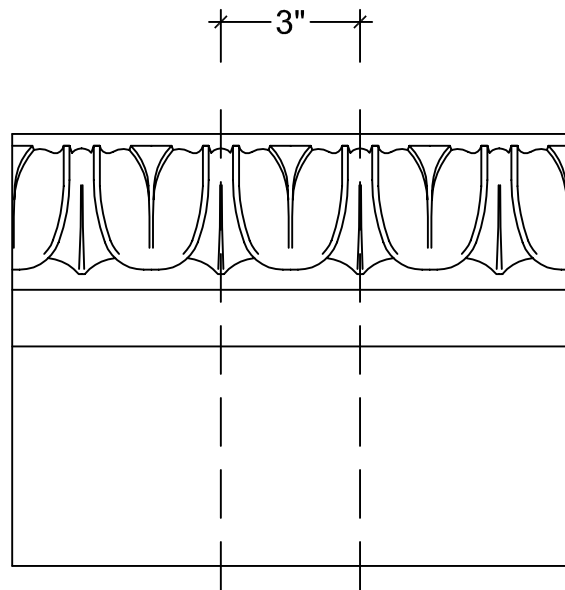

SCALE: 3" = 1'

SCALE: 3" = 1'

SCALE: 3" = 1'

67 Steuben Street  
 Brooklyn, NY 11205  
 P 718.534.7000  
 F 718.534.7040  
 www.decocraftusa.com

Design Copyright © Deco Craft USA Inc. 2010. All rights reserved

NAME:

**FRIEZE**

ITEM#

**DC509-020**

MATERIAL:

**PLASTER**

HEIGHT:

9"

PROJECTION:

3-3/4"

FACE:

9-5/8"

REPEAT:

3"

LENGTH:

84"