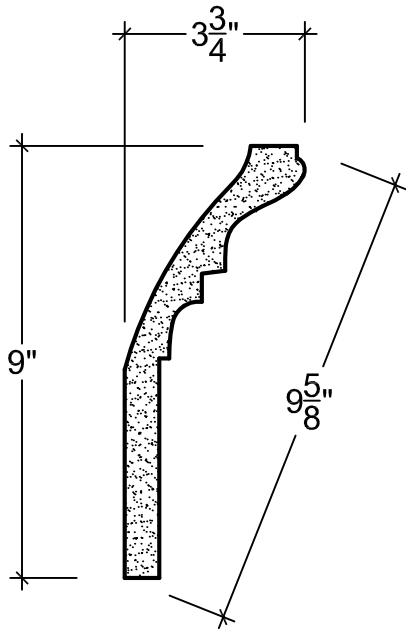

SCALE: 3" = 1'

SCALE: 3" = 1'

SCALE: 3" = 1'

67 Steuben Street  
 Brooklyn, NY 11205  
 P 718.534.7000  
 F 718.534.7040  
 www.decocraftusa.com

Design Copyright © Deco Craft USA Inc. 2010. All rights reserved

NAME:

**FRIEZE**

ITEM#

**DC509-020**

MATERIAL:

**PLASTER**

HEIGHT:

9"

PROJECTION:

3-3/4"

FACE:

9-5/8"

REPEAT:

3"

LENGTH:

84"