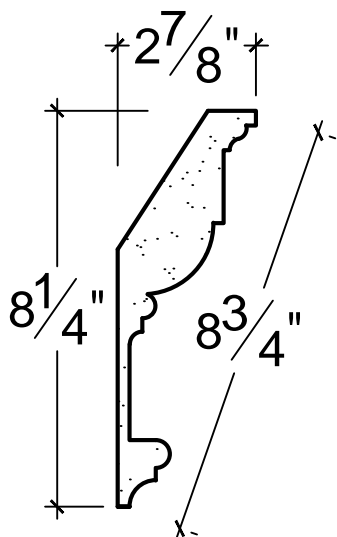

SCALE: 3" - 1"

SCALE: 3" - 1"

SCALE: 3" - 1"

67 Steuben Street
 Brooklyn, NY 11205
 P 718.534.7000
 F 718.534.7040
 www.decocraftusa.com

Design Copyright © Deco Craft USA Inc.2010.All rights reserved

NAME:

CROWN

ITEM#

DC508-380

MATERIAL:

PLASTER

HEIGHT:

8. 1/4"

PROJECTION:

2. 7/8"

FACE:

8. 3/4"

REPEAT:

N/A

LENGTH:

96"