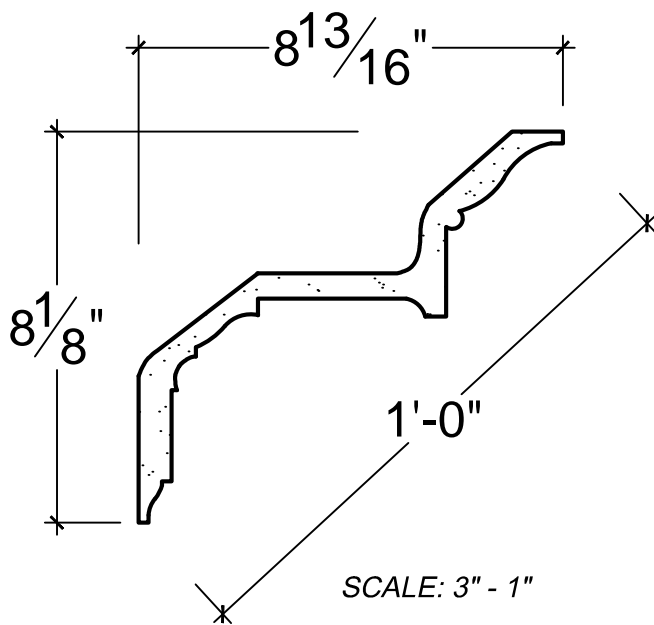

SCALE: 3" - 1"

SCALE: 3" - 1"

SCALE: 3" - 1"

67 Steuben Street  
Brooklyn, NY 11205  
P 718.534.7000  
F 718.534.7040  
www.decocraftusa.com

Design Copyright © Deco Craft USA Inc.2010.All rights reserved

NAME:

**CROWN**

ITEM#

**DC508-373**

MATERIAL:

**PLASTER**

HEIGHT:

8. 1/8"

PROJECTION:

8. 13/16"

FACE:

12"

REPEAT:

N/A

LENGTH:

96"