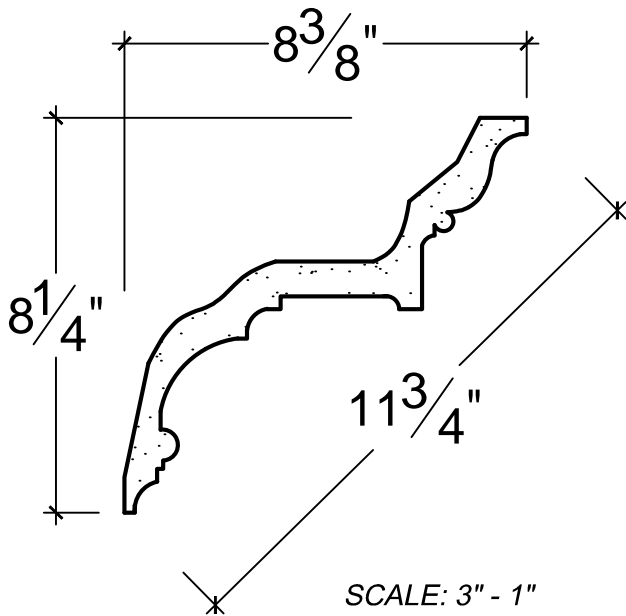

SCALE: 3" - 1"

SCALE: 3" - 1"

SCALE: 3" - 1"

67 Steuben Street
Brooklyn, NY 11205
P 718.534.7000
F 718.534.7040
www.decocraftusa.com

Design Copyright © Deco Craft USA Inc.2010.All rights reserved

NAME:

CROWN

ITEM#

DC508-368

MATERIAL:

PLASTER

HEIGHT:

8. 1/4"

PROJECTION:

8. 3/8"

FACE:

11. 3/4"

REPEAT:

N/A

LENGTH:

96"