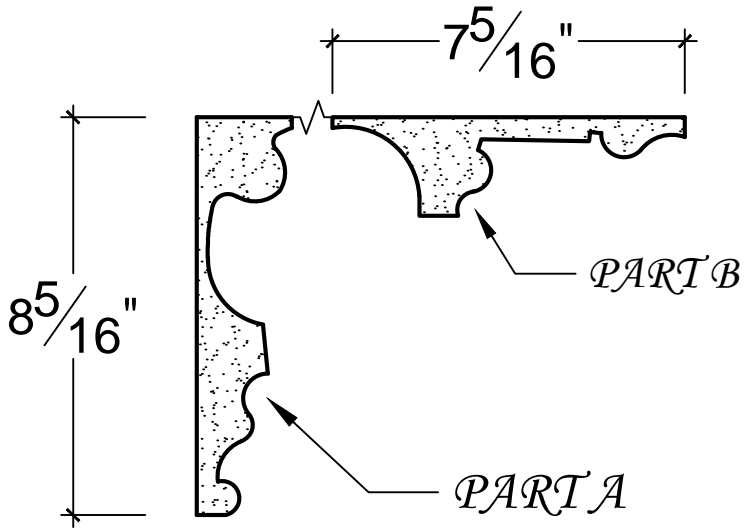

SCALE: 3" = 1'

SCALE: 3" = 1'

SCALE: 3" = 1'

67 Steuben Street
 Brooklyn, NY 11205
 P 718.534.7000
 F 718.534.7040
 www.decocraftusa.com

Design Copyright © Deco Craft USA Inc.2010.All rights reserved

NAME:	CROWN	HEIGHT:	8. 5/16"
ITEM#	DC508-319	PROJECTION:	9. 5/16"
MATERIAL:	PLASTER	FACE:	N/A
		REPEAT:	N/A
		LENGTH:	96"