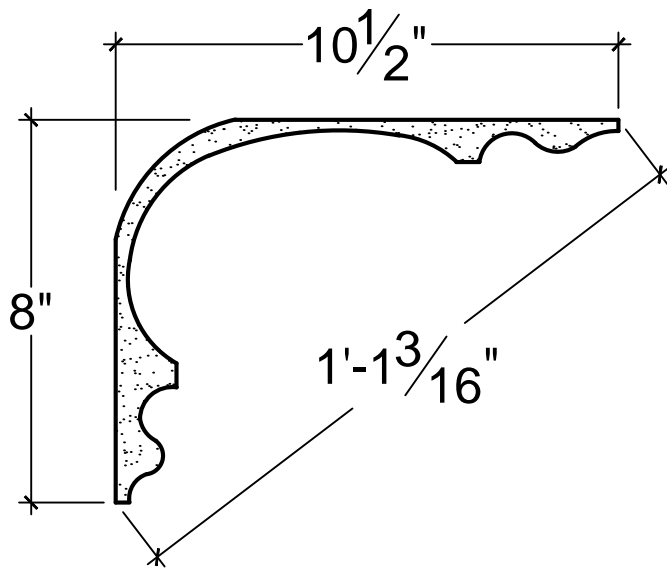

SCALE: 3" = 1'

SCALE: 3" = 1'

SCALE: 3" = 1'

67 Steuben Street
 Brooklyn, NY 11205
 P 718.534.7000
 F 718.534.7040
 www.decocraftusa.com

Design Copyright © Deco Craft USA Inc.2010.All rights reserved

NAME:	COVE	HEIGHT:	8"
ITEM#	DC508-315	PROJECTION:	10. 1/2"
MATERIAL:	PLASTER	FACE:	13. 3/16"
		REPEAT:	N/A
		LENGTH:	96"