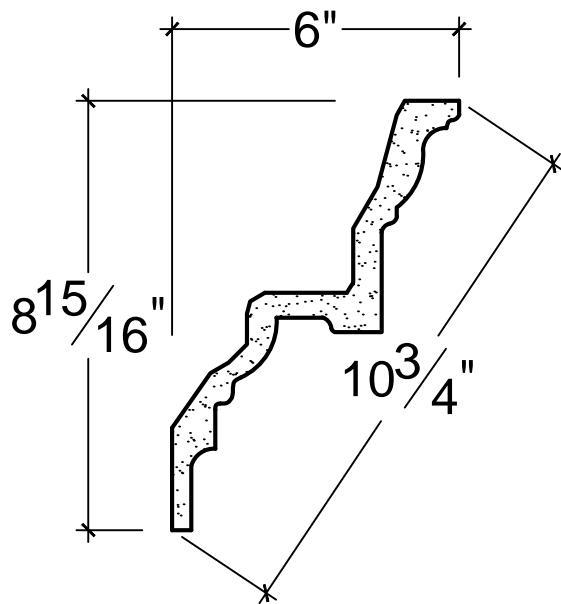

SCALE: 3" = 1'

SCALE: 3" = 1'

SCALE: 3" = 1'

67 Steuben Street
 Brooklyn, NY 11205
 P 718.534.7000
 F 718.534.7040
 www.decocraftusa.com

Design Copyright © Deco Craft USA Inc.2010.All rights reserved

NAME:

CROWN

ITEM#

DC508-314

MATERIAL:

PLASTER

HEIGHT:

8. 15/16"

PROJECTION:

6"

FACE:

10. 3/4"

REPEAT:

N/A

LENGTH:

96"