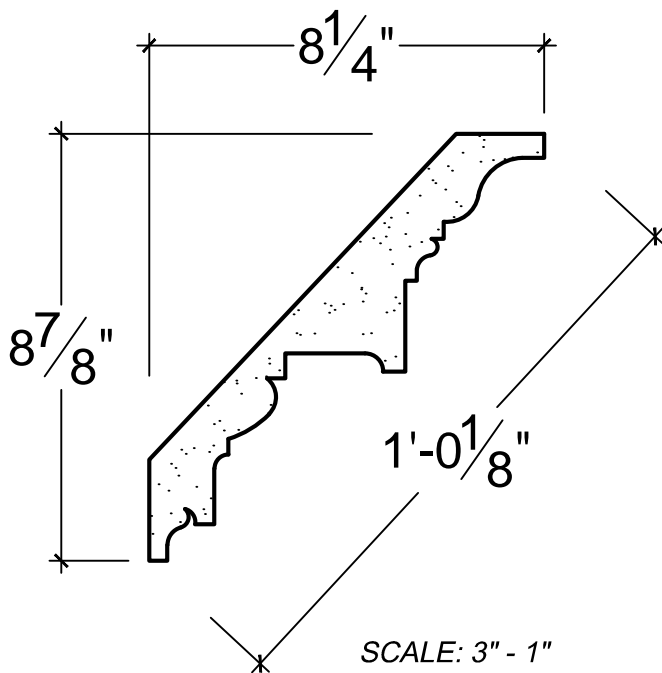

SCALE: 3" - 1"

SCALE: 3" - 1"

SCALE: 3" - 1"

67 Steuben Street
 Brooklyn, NY 11205
 P 718.534.7000
 F 718.534.7040
 www.decocraftusa.com

Design Copyright © Deco Craft USA Inc.2010.All rights reserved

NAME:	CROWN	HEIGHT:	8. 7/8"
ITEM#	DC508-282	PROJECTION:	8. 1/4"
MATERIAL:	PLASTER	FACE:	12. 1/8"
		REPEAT:	N/A
		LENGTH:	96"