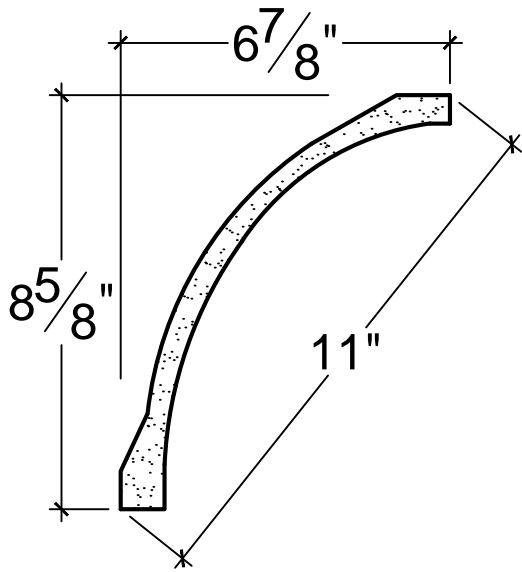

SCALE: 3" - 1"

SCALE: 3" - 1"

SCALE: 3" - 1"

67 Steuben Street
 Brooklyn, NY 11205
 P 718.534.7000
 F 718.534.7040
 www.decocraftusa.com

Design Copyright © Deco Craft USA Inc.2010.All rights reserved

NAME:

COVE

ITEM#

DC508-270

MATERIAL:

PLASTER

HEIGHT:

8. 5/8"

PROJECTION:

6. 7/8"

FACE:

11"

REPEAT:

N/A

LENGTH:

96"