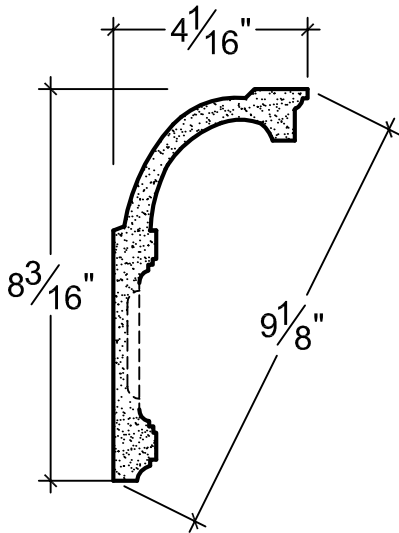

SCALE: 3" = 1'

SCALE: 3" = 1'

SCALE: 3" = 1'

67 Steuben Street
 Brooklyn, NY 11205
 P 718.534.7000
 F 718.534.7040
 www.decocraftusa.com

Design Copyright © Deco Craft USA Inc.2010.All rights reserved

NAME:

CORNICE

ITEM#

DC508-234

MATERIAL:

PLASTER

HEIGHT:

8.3/16"

PROJECTION:

4.1/16"

FACE:

9.1/8"

REPEAT:

N/A

LENGTH:

96"