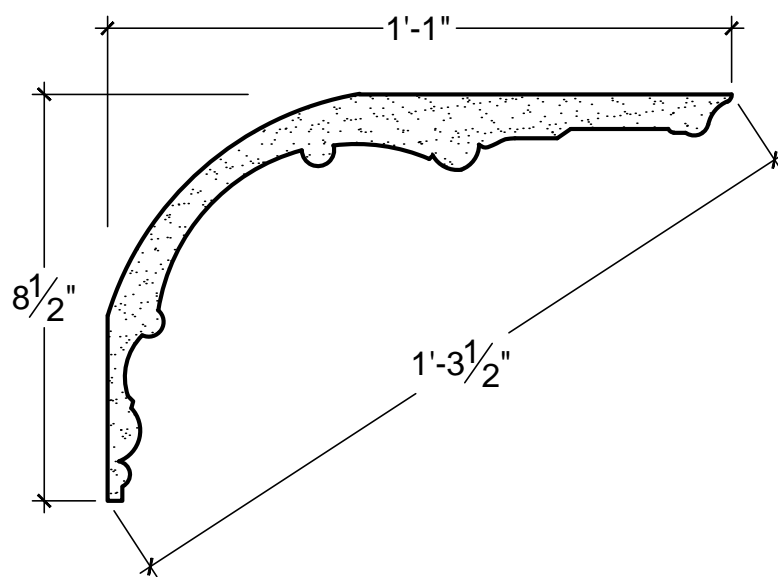

SCALE: 3" = 1'

SCALE: 3" = 1'

SCALE: 3" = 1'

67 Steuben Street
 Brooklyn, NY 11205
 P 718.534.7000
 F 718.534.7040
 www.decocraftusa.com

Design Copyright © Deco Craft USA Inc.2010.All rights reserved

NAME:

CROWN

ITEM#

DC508-224

MATERIAL:

PLASTER

HEIGHT:

8. 1/2"

PROJECTION:

13"

FACE:

15. 1/2"

REPEAT:

N/A

LENGTH:

96"