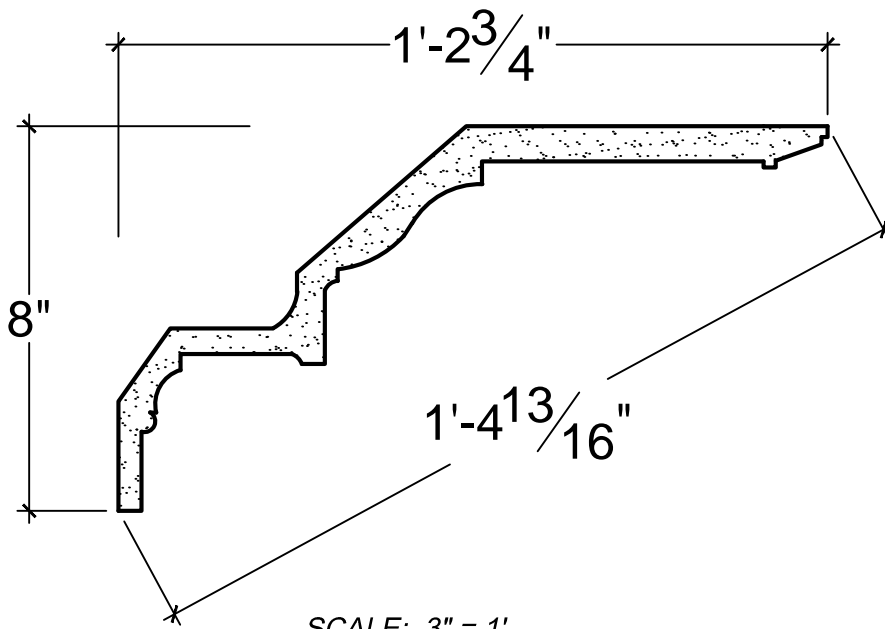

SCALE: 3" = 1'

SCALE: 3" = 1'

SCALE: 3" = 1'

67 Steuben Street  
 Brooklyn, NY 11205  
 P 718.534.7000  
 F 718.534.7040  
 www.decocraftusa.com

Design Copyright © Deco Craft USA Inc.2010.All rights reserved

NAME:

**CROWN**

ITEM#

**DC508-213**

MATERIAL:

**PLASTER**

HEIGHT:

8"

PROJECTION:

14. 3/4"

FACE:

16. 13/16"

REPEAT:

N/A

LENGTH:

96"