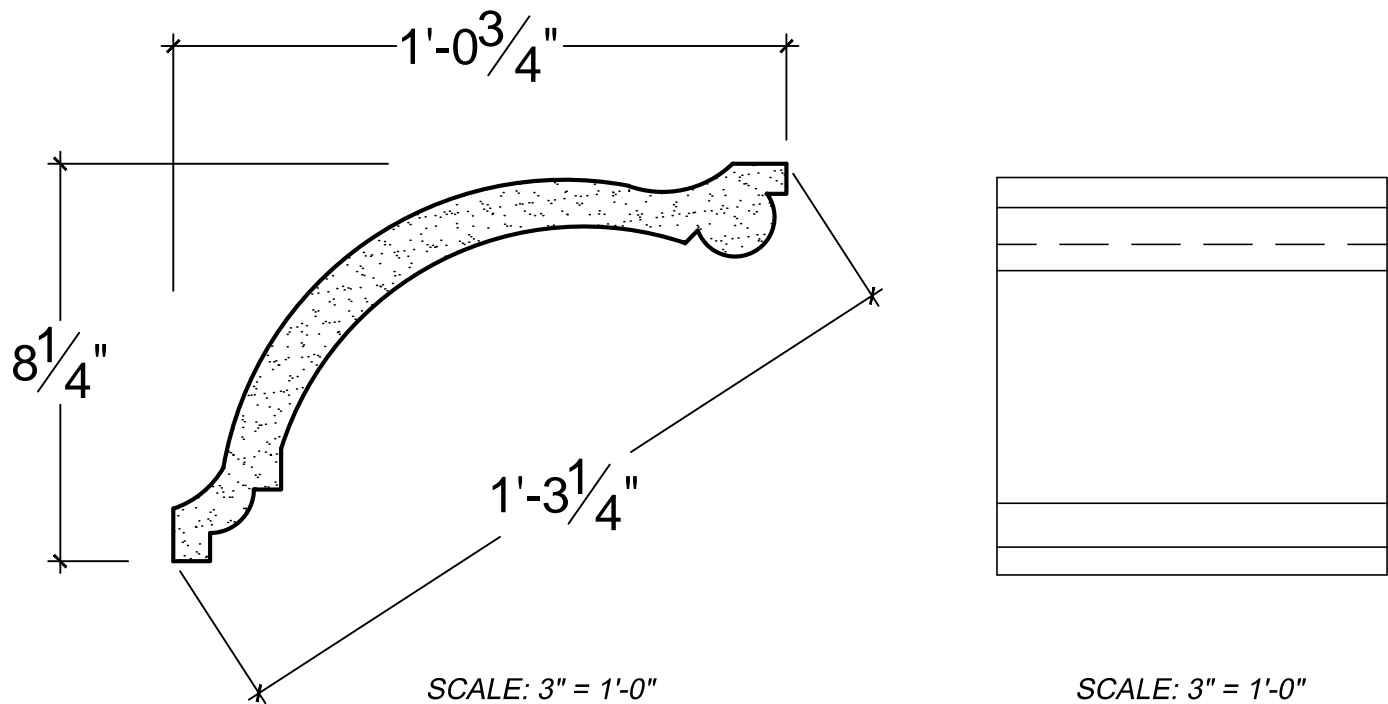

SCALE: 3" = 1'-0"

SCALE: 3" = 1'-0"

SCALE: 3" = 1'-0"

67 Steuben Street  
 Brooklyn, NY 11205  
 P 718.534.7000  
 F 718.534.7040  
 www.decocraftusa.com

Design Copyright © Deco Craft USA Inc.2010.All rights reserved

NAME:

COVE

ITEM#

DC508-184

MATERIAL:

PLASTER

HEIGHT:

8. 1/4"

PROJECTION:  
12. 3/4"

FACE:  
15. 1/4"

REPEAT:  
N/A

LENGTH:  
96"