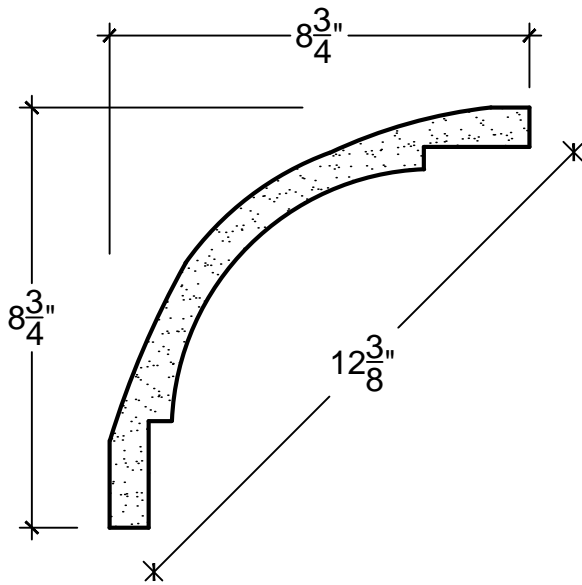

SCALE: 3" = 1'-0"

SCALE: 3" = 1'-0"

SCALE: 3" = 1'-0"

67 Steuben Street
 Brooklyn, NY 11205
 P 718.534.7000
 F 718.534.7040
 www.decocraftusa.com

Design Copyright © Deco Craft USA Inc.2010.All rights reserved

NAME:

COVE

ITEM#

DC508-175

MATERIAL:

PLASTER

HEIGHT:

8. 3/4"

PROJECTION:

8. 3/4"

FACE:

12. 3/8"

REPEAT:

N/A

LENGTH:

96"