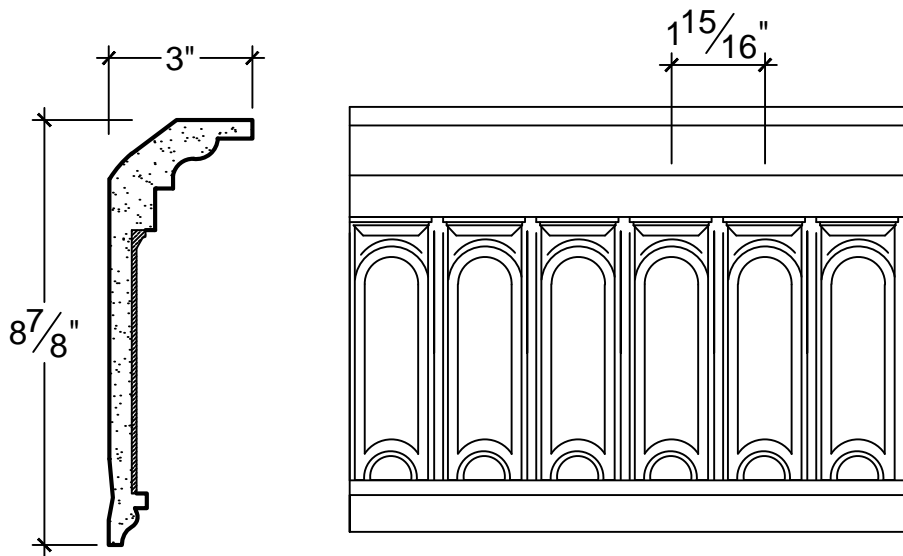

SCALE: 3" = 1'

SCALE: 3" = 1'

SCALE: 3" = 1'

67 Steuben Street
 Brooklyn, NY 11205
 P 718.534.7000
 F 718.534.7040
 www.decocraftusa.com

Design Copyright © Deco Craft USA Inc.2010.All rights reserved

NAME:

CROWN

ITEM#

DC508-151

MATERIAL:

PLASTER

HEIGHT:

8. 7/8"

PROJECTION:

3"

FACE:

N/A

REPEAT:

1. 15/16"

LENGTH:

96"