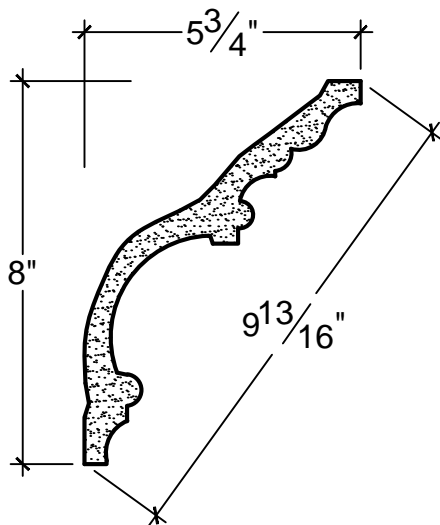

SCALE: 3" = 1'

SCALE: 3" = 1'

SCALE: 3" = 1'

67 Steuben Street
 Brooklyn, NY 11205
 P 718.534.7000
 F 718.534.7040
 www.decocraftusa.com

Design Copyright © Deco Craft USA Inc. 2010. All rights reserved

NAME:

COVE

ITEM#

DC508-143

MATERIAL:

PLASTER

HEIGHT:

8"

PROJECTION:

5 3/4"

FACE:

9 13/16"

REPEAT:

N/A

LENGTH:

96"