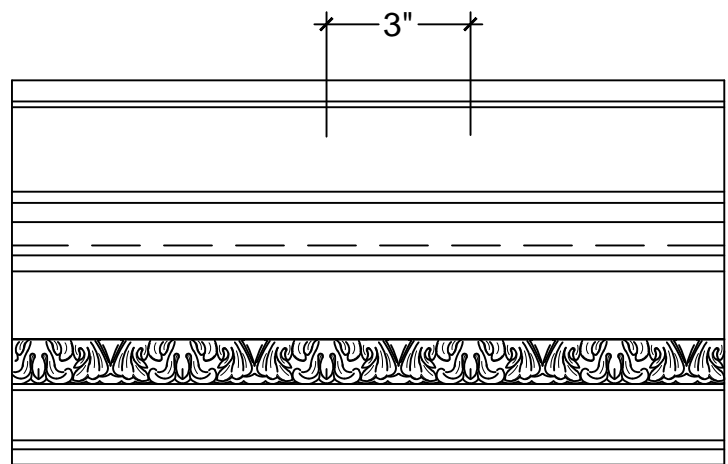

SCALE: 3" = 1'

SCALE: 3" = 1'

SCALE: 3" = 1'

67 Steuben Street
Brooklyn, NY 11205
P 718.534.7000
F 718.534.7040
www.decocraftusa.com

Design Copyright © Deco Craft USA Inc.2010.All rights reserved

NAME:

CORNICE

ITEM#

DC508-140

MATERIAL:

PLASTER

HEIGHT:

8"

PROJECTION:

8. 3/16"

FACE:

11. 7/16"

REPEAT:

3"

LENGTH:

96"