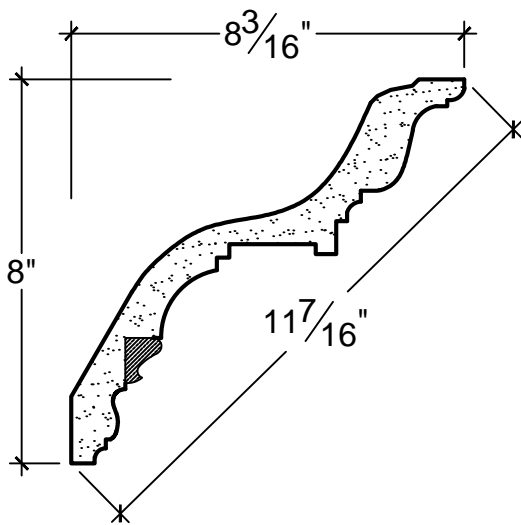

SCALE: 3" = 1'

SCALE: 3" = 1'

SCALE: 3" = 1'

67 Steuben Street
Brooklyn, NY 11205
P 718.534.7000
F 718.534.7040
www.decocraftusa.com

Design Copyright © Deco Craft USA Inc.2010.All rights reserved

NAME:

CORNICE

ITEM#

DC508-140

MATERIAL:

PLASTER

HEIGHT:

8"

PROJECTION:

8. 3/16"

FACE:

11. 7/16"

REPEAT:

3"

LENGTH:

96"