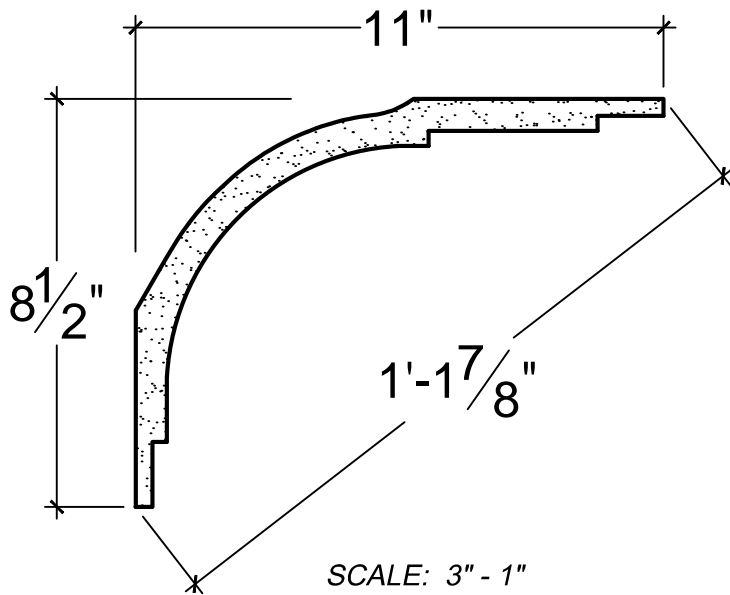

SCALE: 3" - 1"

SCALE: 3" - 1"

SCALE: 3" - 1"

67 Steuben Street
 Brooklyn, NY 11205
 P 718.534.7000
 F 718.534.7040
 www.decocraftusa.com

Design Copyright © Deco Craft USA Inc.2010.All rights reserved

NAME:

COVE

ITEM#

DC508-129

MATERIAL:

PLASTER

HEIGHT:

8. 1/2"

PROJECTION:

11"

FACE:

13. 7/8"

REPEAT:

N/A

LENGTH:

96"