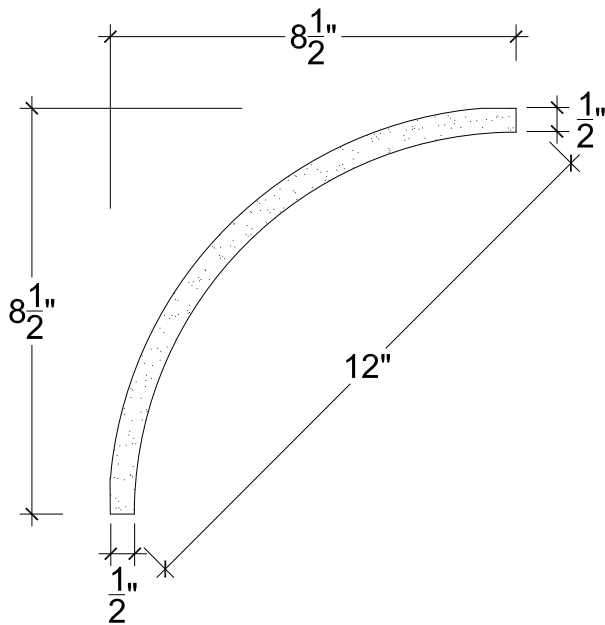

SCALE: 3" = 1'-0"

SCALE: 3" = 1'-0"

SCALE: 3" = 1'-0"

67 Steuben Street
 Brooklyn, NY 11205
 P 718.534.7000
 F 718.534.7040
 www.decocraftusa.com

Design Copyright © Deco Craft USA Inc.2010.All rights reserved

NAME:

COVE

ITEM#

DC508-121A

MATERIAL:

PLASTER

HEIGHT:

8 1/2"

PROJECTION:

8 1/2"

FACE:

12"

REPEAT:

N/A

LENGTH:

96"