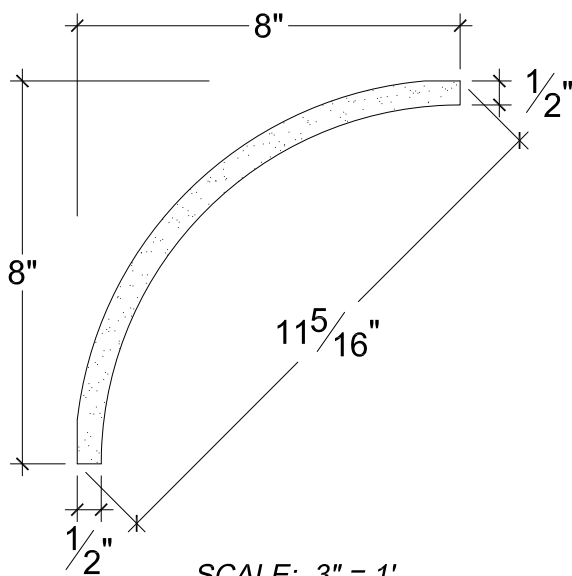

SCALE: 3" = 1'

SCALE: 3" = 1'

SCALE: 3" = 1'

67 Steuben Street
 Brooklyn, NY 11205
 P 718.534.7000
 F 718.534.7040
 www.decocraftusa.com

Design Copyright © Deco Craft USA Inc.2010.All rights reserved

NAME:

COVE

ITEM#

DC508-121

MATERIAL:

PLASTER

HEIGHT:

8"

PROJECTION:

8"

FACE:

11.5/16"

REPEAT:

N/A

LENGTH:

96"