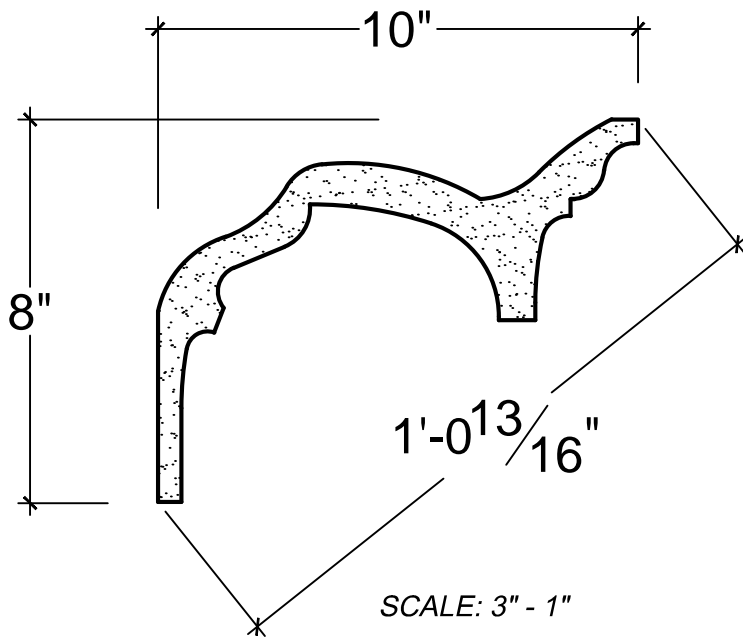

SCALE: 3" - 1"

SCALE: 3" - 1"

SCALE: 3" - 1"

67 Steuben Street
 Brooklyn, NY 11205
 P 718.534.7000
 F 718.534.7040
 www.decocraftusa.com

Design Copyright © Deco Craft USA Inc.2010.All rights reserved

NAME:	CROWN	HEIGHT:	8"
ITEM#	DC508-096	PROJECTION:	10"
MATERIAL:	PLASTER	FACE:	12. 13/16"
		REPEAT:	N/A
		LENGTH:	96"