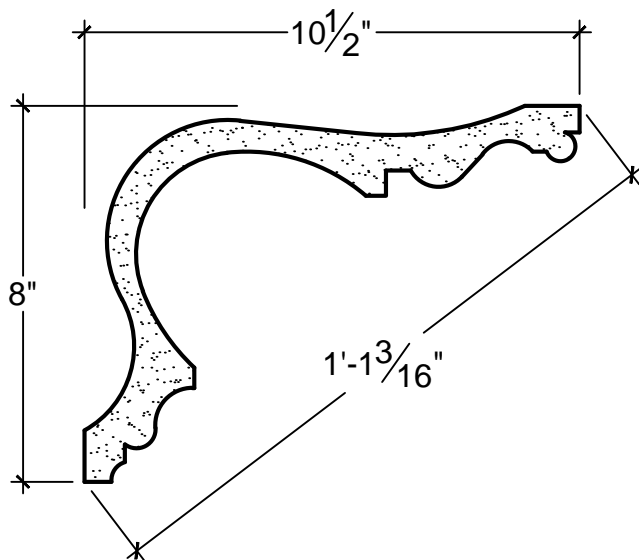

SCALE: 3" = 1'

SCALE: 3" = 1'

SCALE: 3" = 1'

67 Steuben Street  
 Brooklyn, NY 11205  
 P 718.534.7000  
 F 718.534.7040  
 www.decocraftusa.com

Design Copyright © Deco Craft USA Inc.2010.All rights reserved

NAME:

**COVE**

ITEM#

**DC508-088**

MATERIAL:

**PLASTER**

HEIGHT:

8"

PROJECTION:

10, 1/2"

FACE:

13, 3/16"

REPEAT:

N/A

LENGTH:

96"